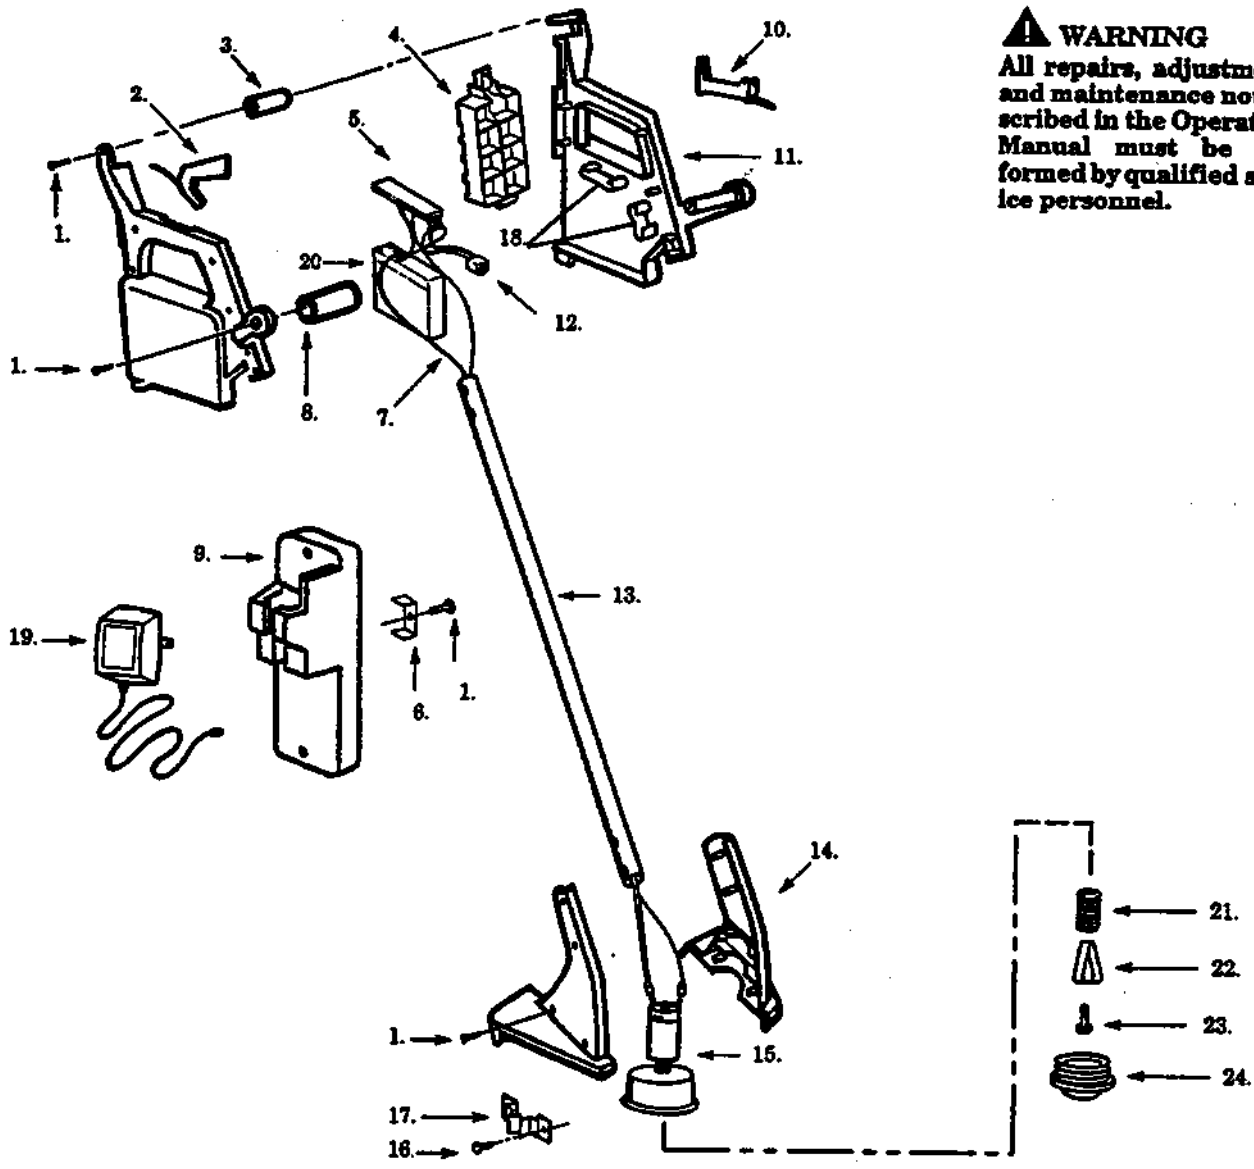

 **Husqvarna**

12LRC

1.1995

Spare parts

Pièces détachées

Ref.	Part No.	Description	Ref.	Part No.	Description
1.	530 34 01-79	Screw	17.	530 40 14-60	Clamp-Motor
2.	530 34 01-79	Trigger Switch	18.	530 40 14-62	Battery Spring
3.	530 40 04-12	Wrist Support	19.	530 40 14-62	Charger
		Cushion	20.	530 40 15-74	Battery
4.	530 40 21-33	Battery Door	21.	530 40 14-64	Spring
5.	530 40 15-61	Circuit Board Ass'y.	22.	530 40 14-66	Clip Retainer
6.	530 40 1465	Probe-clamp	23.	530 40 14-67	Screw w/Washer
7.	530 40 18-07	Wire Ass'y. (Red)	24.	530 40 14-63	Spool
8.	534 10 14-30	Assist Handle			
		Cushion			
9.	530 40 14-31	Hanging Bracket			
10.	530 03 70-40	Trigger Lock	Not Shown		
11.	530 40 21-29	Battery Hsg. Set			
12.	530 40 14-79	Receptacle Ass'y.		530 06 32-66	Operator Manual
13.	530 40 14-70	Tube w/ Warning		530 40 14-48	Carton Contents Bag
		Decal			
14.	530 40 21-33	Motor Hsg. Set w/			
		Line Limiter			
15.	530 40 15-82	Motor/Hub Ass'y.			
16.	530 01 57-75	Screw			